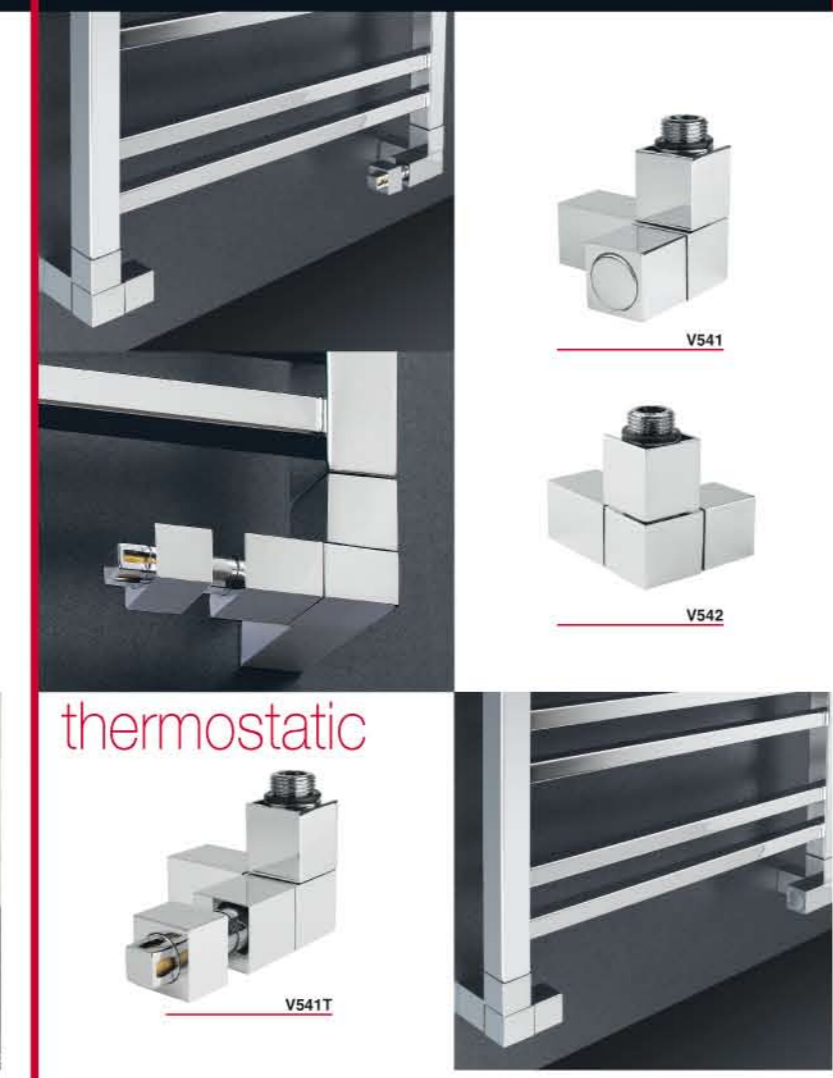

monostyle

corner combi

twin combi

CARLO POLETTI
 HeatingComponents&Design

arredo valvola

cube thermostatic

cube

cube corner