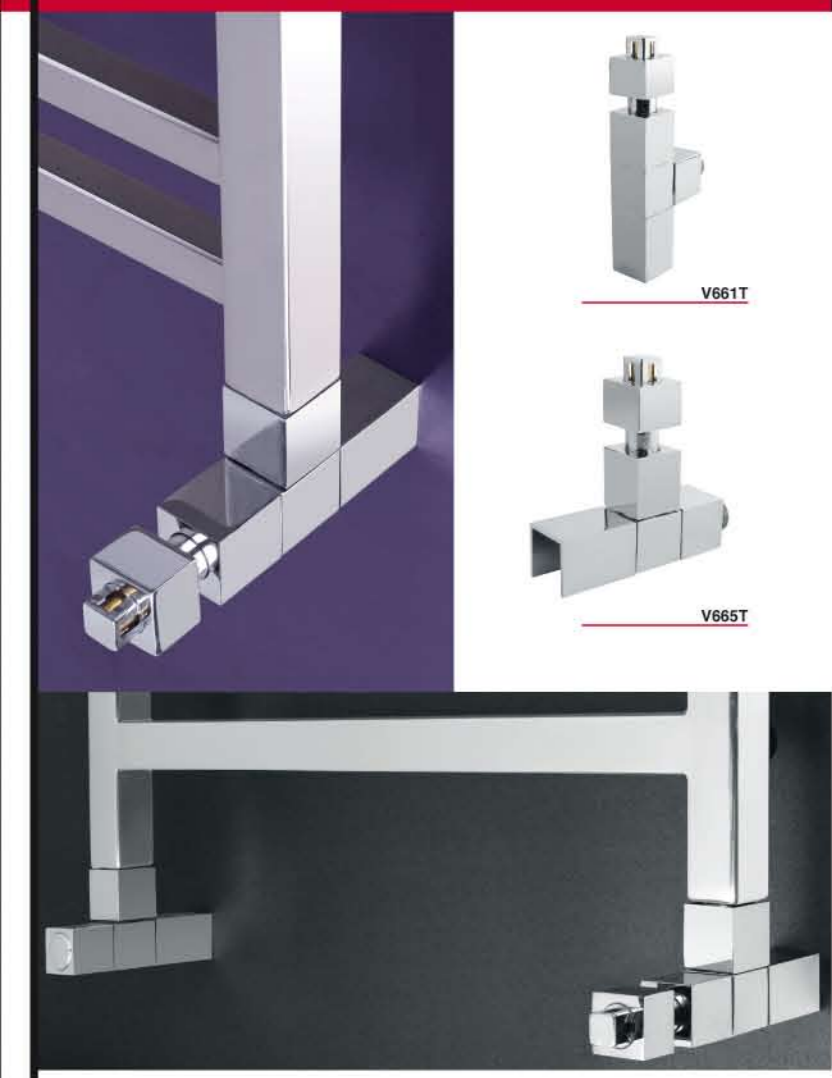

BSI
 ISO 9001:2008
 FS 559031

www.poletti.it

cylinder

cylinder wall fit

zerosei cylinder light

corner

minimalist

twin valve one

monostyle

corner combi

twin combi

CARLO POLETTI
 HeatingComponents&Design

arredo valvola

cube thermostatic

cube

cube corner